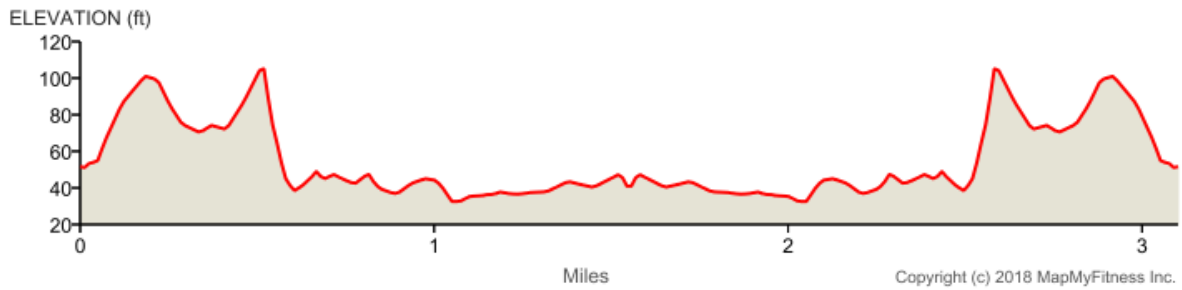

Bothell-Capes for Courage

Distance: 3.10 mi
Elevation Gain: 93 ft
Elevation Max: 108 ft

Notes

0.00 mi Direct/offroad route segment