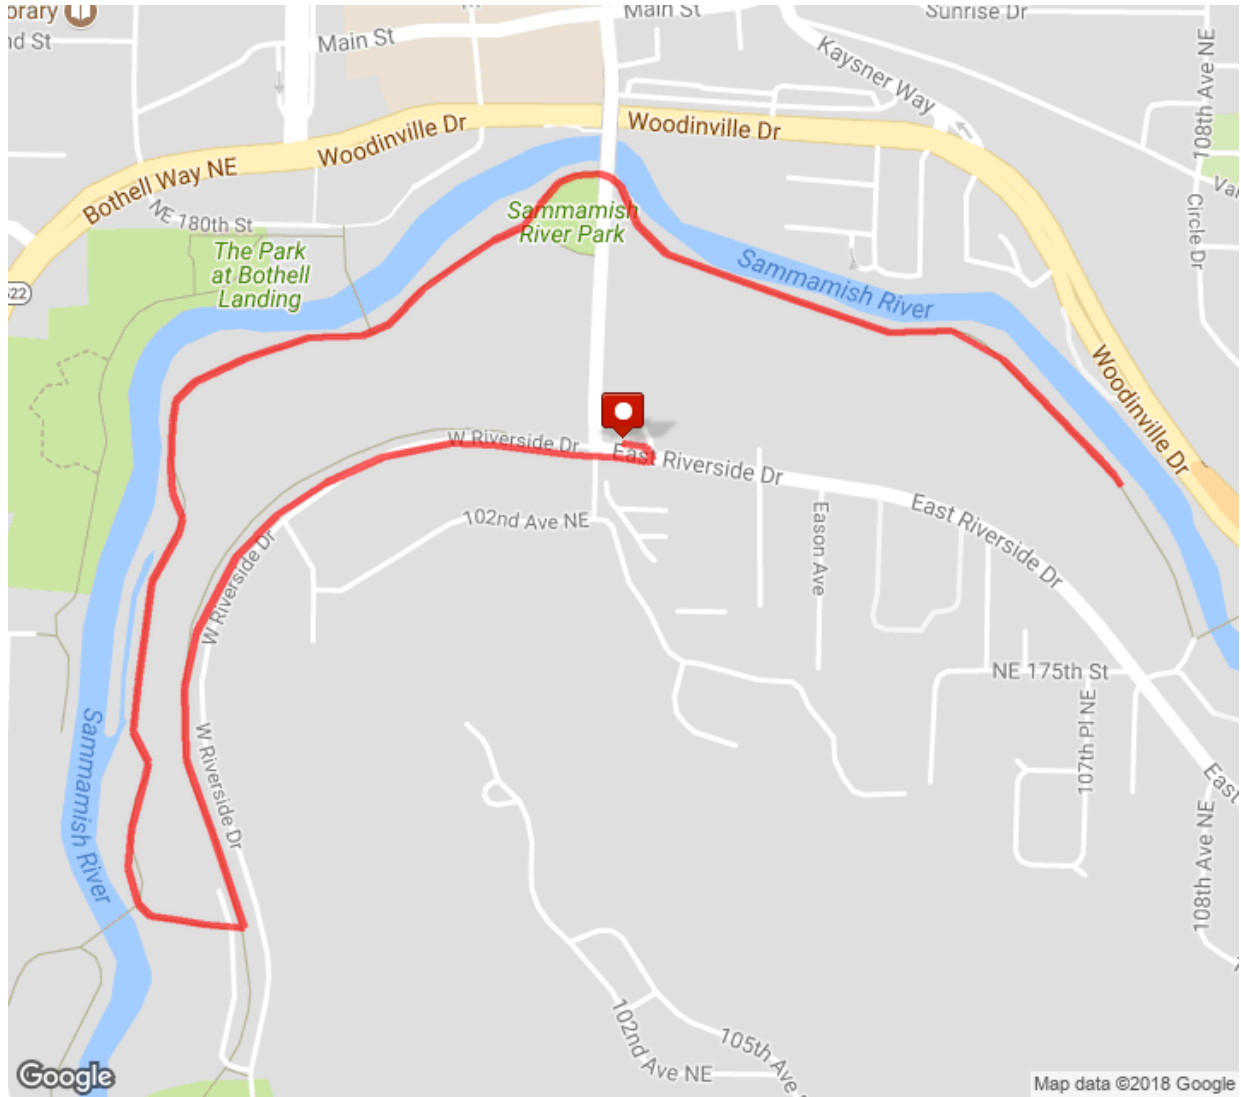

Bothell-Capes for Courage

Distance: 3.10 mi
Elevation Gain: 93 ft
Elevation Max: 108 ft

Notes

0.00 mi Direct/offroad route segment